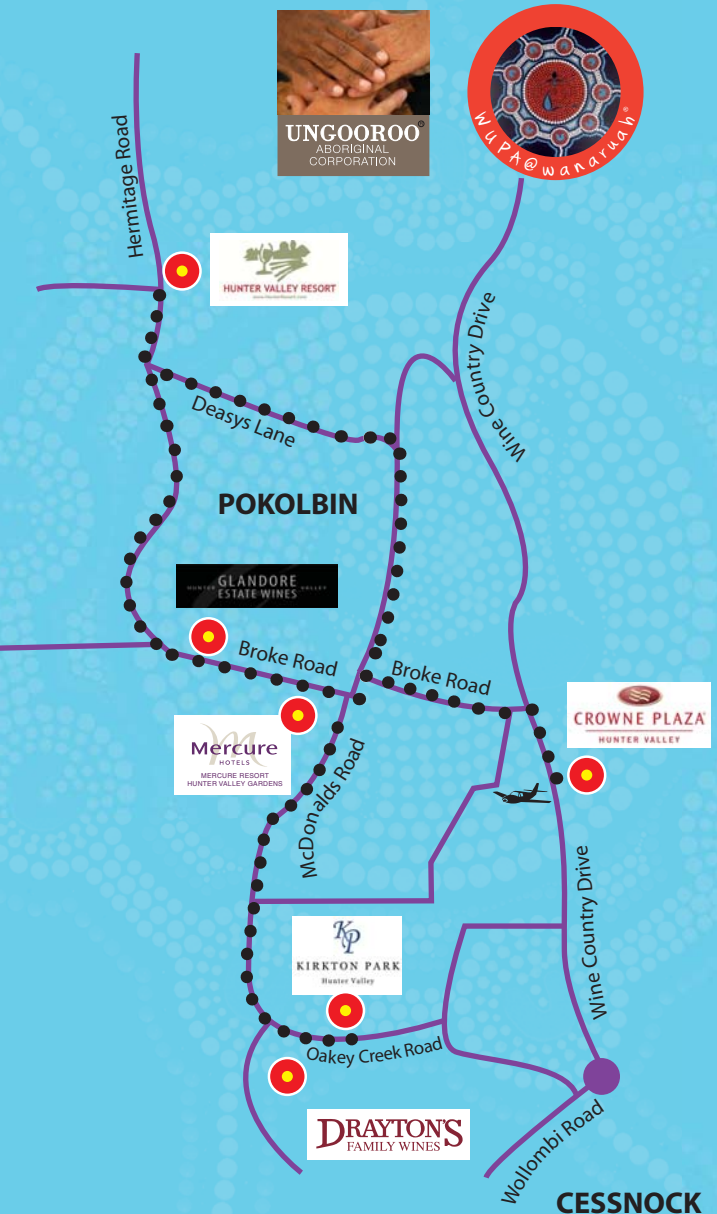

WUPA@Wanaruah ABORIGINAL ART TRAIL for 2017-2018 in the Vineyards

11th November 2017 to 31st May 2018

WUPA@Wanaruah

Venues:

HUNTER RESORT
Hermitage Road, Pokolbin

THE SEBEL KIRKTON PARK
Oakey Creek Road, Pokolbin

DRAYTON'S FAMILY WINES
Oakey Creek Road, Pokolbin

CROWNE PLAZA HUNTER VALLEY
Wine Country Drive, Pokolbin

MERCURE RESORT
Hunter Valley Gardens
Broke Road, Pokolbin

GLANDORE ESTATE WINERY
Broke Road, Pokolbin